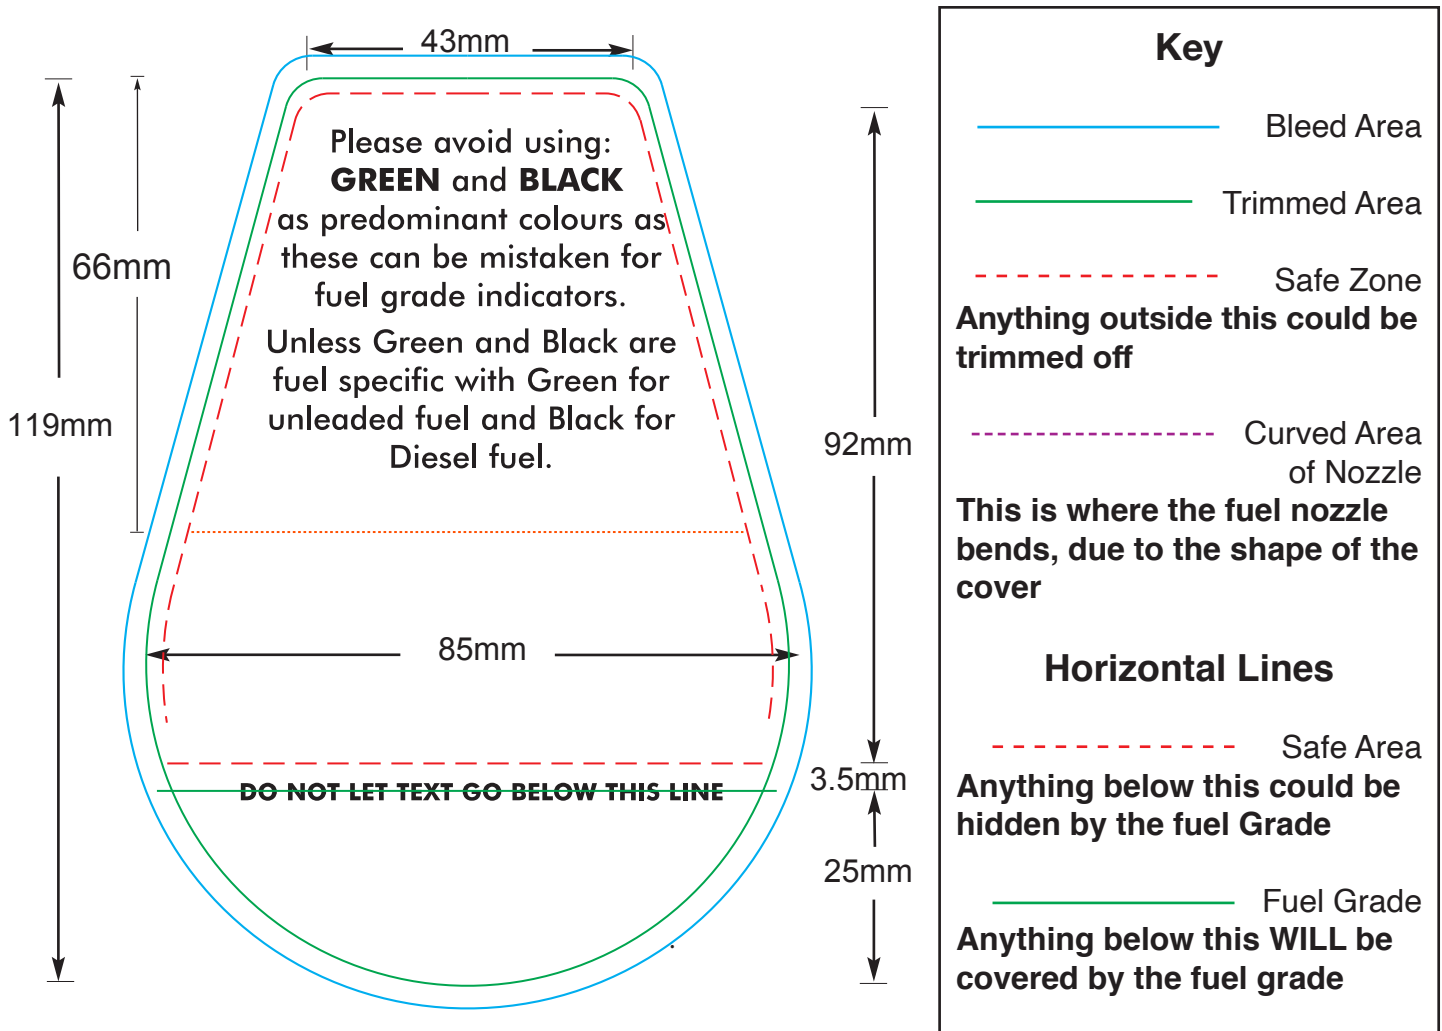

Artwork Specification

Artwork is acceptable as PDF and EPS format only. Always supply 2 artworks one WITH the guide on and with it OFF.

Please send your file to: production@fontain.london (Anything upto 20mb)
If your file is too big to email please send to us using wetransfer.

There is an Adobe Illustrator .eps of the guide [attached to this spec](#) for you to use. To access this, click on the paper clip on the left hand panel (If using Adobe Acrobat). Then highlight your desired format and then save attachment.

SHOULD WE NOT RECEIVE A COLOUR PROOF WE WILL BE UNABLE TO ACCEPT LIABILITY FOR CONTENT.

If you have any artwork instructions or require more information please contact your account manager.

AdNozzles

AdGates

AdDoors

AdBarriers